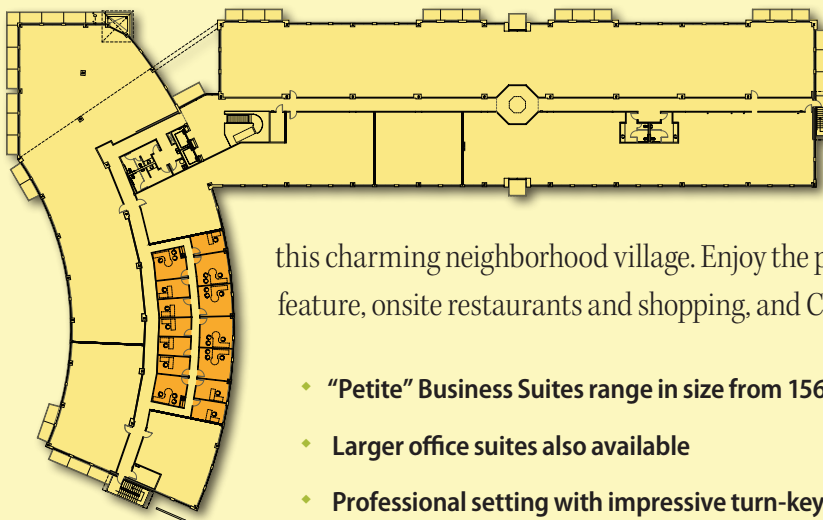

Small Individual Offices Close to Home at **Castle Hills Village Shops**

Be more productive!

Take as little or as much space as you need in a convenient location within

this charming neighborhood village. Enjoy the plaza with outdoor fountain and water feature, onsite restaurants and shopping, and Castle Hills Golf Club nearby.

- "Petite" Business Suites range in size from 156 sf up to 255 sf
- Larger office suites also available
- Professional setting with impressive turn-key finish out
- Phone, High Speed Data & Digital Cable available
- Terms from 1-5 years available
- Beautifully landscaped and professionally maintained
- Ideally located and convenient to I-35, George Bush (1-90), Hwy. 121, DFW airport, and the N. Dallas Tollway in Castle Hills Village Shops, 2540 King Arthur Blvd., Lewisville (75056)

For information or to preview:

Elizabeth Villalba or **Tim McNutt** at **(214) 559-9292**

or via email:

Elizabeth.Villalba@brightco.com

Tim.McNutt@brightco.com

A Professionally Managed Project of

Bright Realty

www.brightrealtyco.com